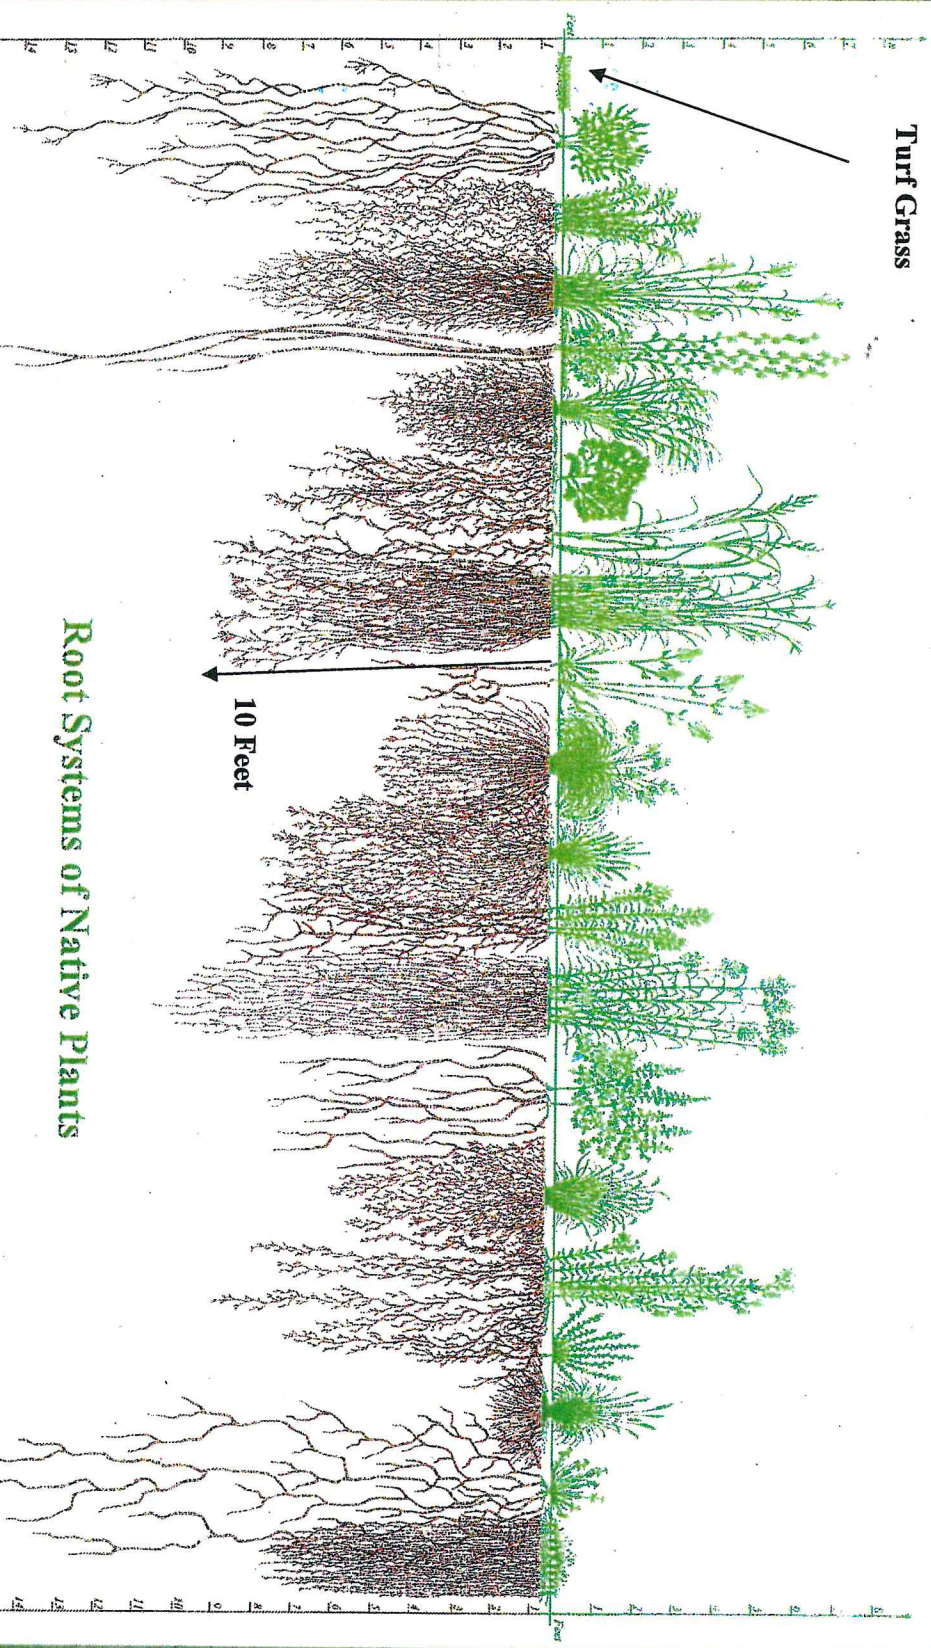

## Root Systems of Native Plants

### Root Systems of Prairie Plants

Kentucky Blue Grass	Lawn Plant	Shannon's Grass	Indian Grass	Common Blue Grass	Perennial Grass	Bead Grass	Prairie Cord Grass	Big Blue Grass	Blue Grass	Prairie Blue Grass	Side Oats Grass	Red Top	Switch Grass	White Top	Little Bluestem	Wheat Grass	Purple Top	June Grass	Cylinder Grass	Birds Nest Grass
<i>Poa trivialis</i>	<i>Poa annua</i>	<i>Stipa capensis</i>	<i>Sporobolus vaginatus</i>	<i>Poa pratensis</i>	<i>Poa annua</i>	<i>Poa annua</i>	<i>Poa annua</i>	<i>Poa annua</i>	<i>Poa annua</i>	<i>Poa annua</i>	<i>Poa annua</i>	<i>Poa annua</i>	<i>Poa annua</i>	<i>Poa annua</i>	<i>Poa annua</i>	<i>Poa annua</i>	<i>Poa annua</i>	<i>Poa annua</i>	<i>Poa annua</i>	<i>Poa annua</i>